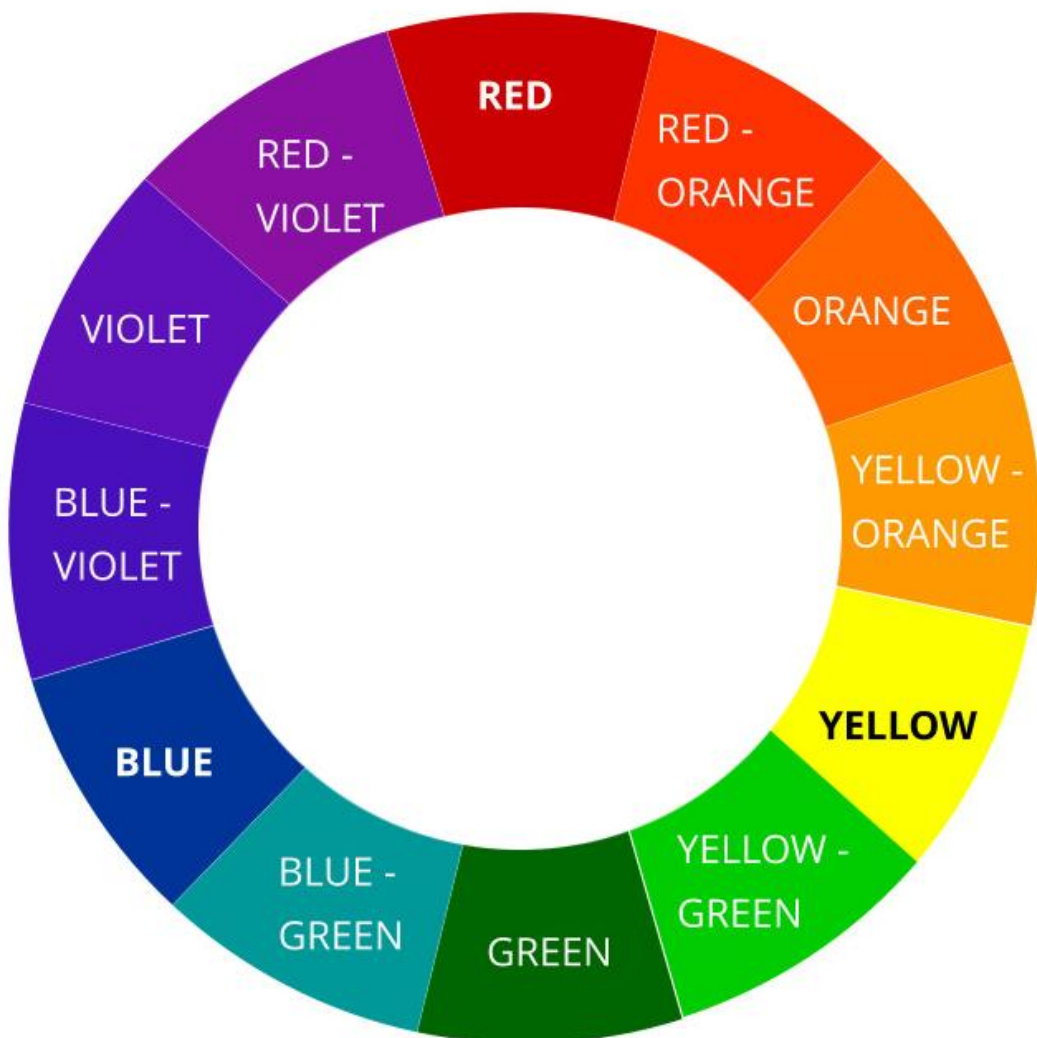

The colour wheel

The colour wheel is a tool that artists use for:

Understanding how colours work together
Help with mixing colours when painting
finding colours that look good together

Primary Colours

The primary colours are red, yellow and blue.

You **can't** make these colours by mixing other colours together.

You **can** use the primary colours to mix many other colours.

Secondary Colours

Secondary colours are what you get when you mix two primary colours together.

Tertiary Colours

Tertiary colours are what you get when you mix a primary and a secondary colour that are next to each other on the colour wheel.